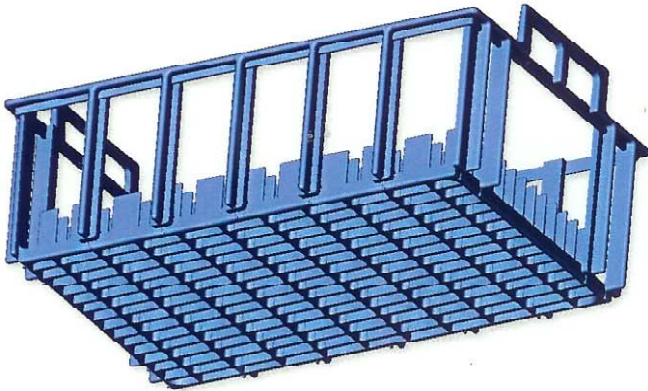

Material Handling

Tray, Nests and Returnable Containers

Project Management by Parkway

Cost-effective lean manufacturing solution for material handling applications